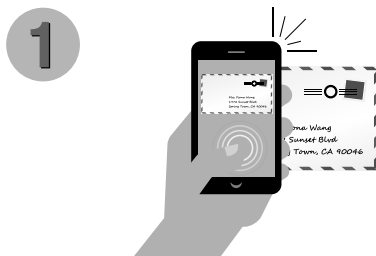

View your mail on-the-go!

Great News for Bash Foo Entrepreneur Center Members!

We have teamed up with Anytime Mailbox, which allows you to view and manage your mail on-the-go. You no longer have to come into our office, just to find an empty box. Sign up online or call us today!

How does it work?

We simply take a photo of your new mail, whether it's an envelope or package.

We then upload all new images to our secure Anytime Mailbox portal.

You are alerted when new snail mail arrives. It can be viewed and managed by using your mobile device or computer.